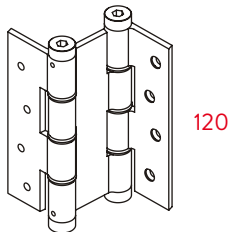

Performance

- application: suitable for indoor/ outdoor installation
- automatic return: yes
- adjustable return power: yes
- maximum door opening: 180°
- working cycles: up to 500.000

Proper installation of 2 and 3 hinges

Tension

3-points adjusting cap

DA E 120

DA 120

DA double action

DA E
180

DA
180

DA A
180