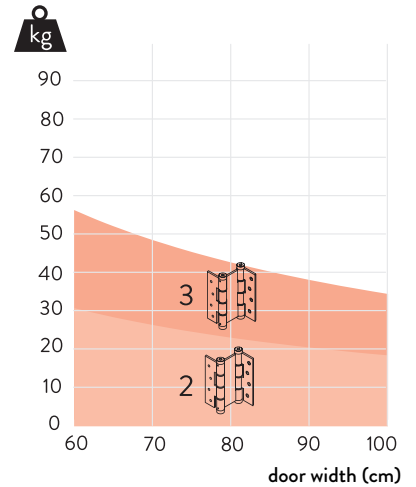

Performance

- application: suitable for indoor/ outdoor installation
- automatic return: yes
- adjustable return power: yes
- maximum door opening: 180°
- working cycles: up to 500.000

Proper installation of 2 and 3 hinges

Tension

3-points adjusting cap

DA E 120

DA 120

DA double action

DA E
180

DA
180

DA A
180