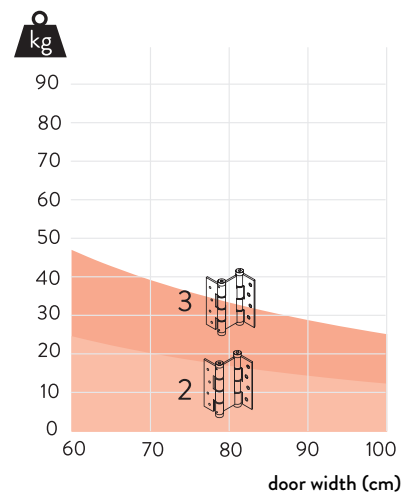

DA ALUM

DA 120 / DA E 120 / DA 180 / DA E 180 / DA A 180

Hinges for swing doors, conceived for a lot of transit. It comes in 120 mm or 180 mm length. Available in 3 different widths, 30mm, 40mm and 50mm (only DA 180), they provide a solution for any need.

Tension

3-points adjusting cap

DA E 120

DA 120

DA double action

DA E
180

DA
180

DA A
180