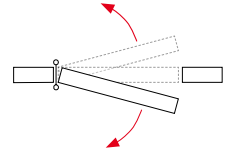

DA ALUM

DA 120 / DA E 120 / DA 180 / DA E 180 / DA A 180

Hinges for swing doors, conceived for a lot of transit. It comes in 120 mm or 180 mm length. Available in 3 different widths, 30mm, 40mm and 50mm (only DA 180), they provide a solution for any need.

Outside materials

- blade: anodized aluminum
- adjustable cap: chromed or painted zamac
- washers: polyamide

Inside materials

- inner axle: stainless steel AISI 304
- inner spring: steel blades set with protective grease